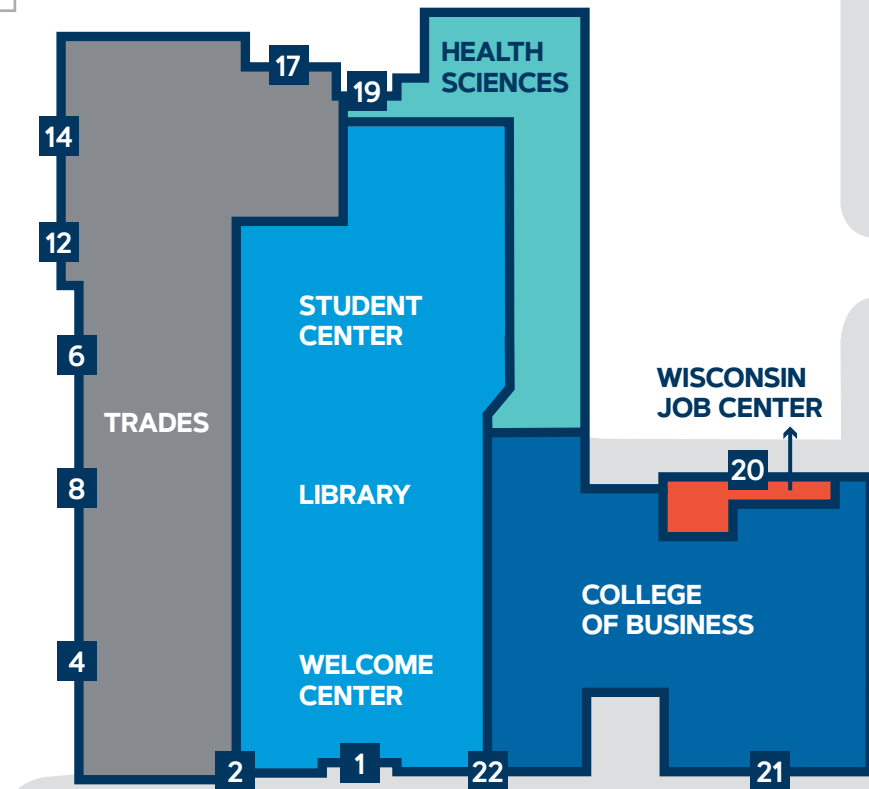

NORTHEAST

WI Technical College

— MARINETTE CAMPUS —

1601 University Drive • Marinette, WI 54143
715-735-9361 • Toll-Free: 1-888-385-6982 ext. 3875

PARKING C

PARKING B

GREEN GABLE ROAD

PARKING A

UNIVERSITY DRIVE

- Building Entrance Number